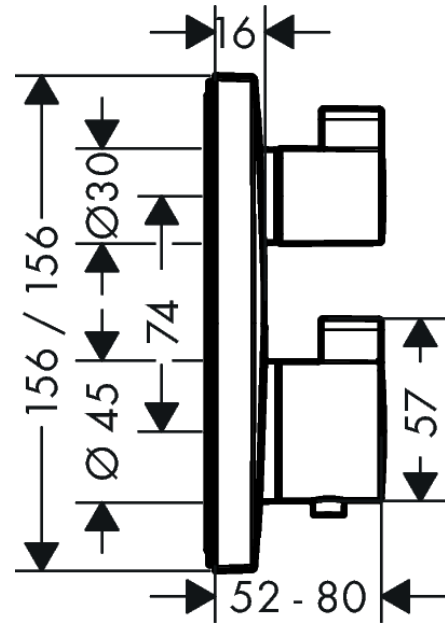

Ecostat Square
Thermostat for concealed installation for 1 function
 Surfaces: **chrome** Article Number: **15712000**

Description

product features

- 1 outlet
- safety lock at 40° C
- flow rate: 26 l/min

Product image

Scale drawing

Flowchart